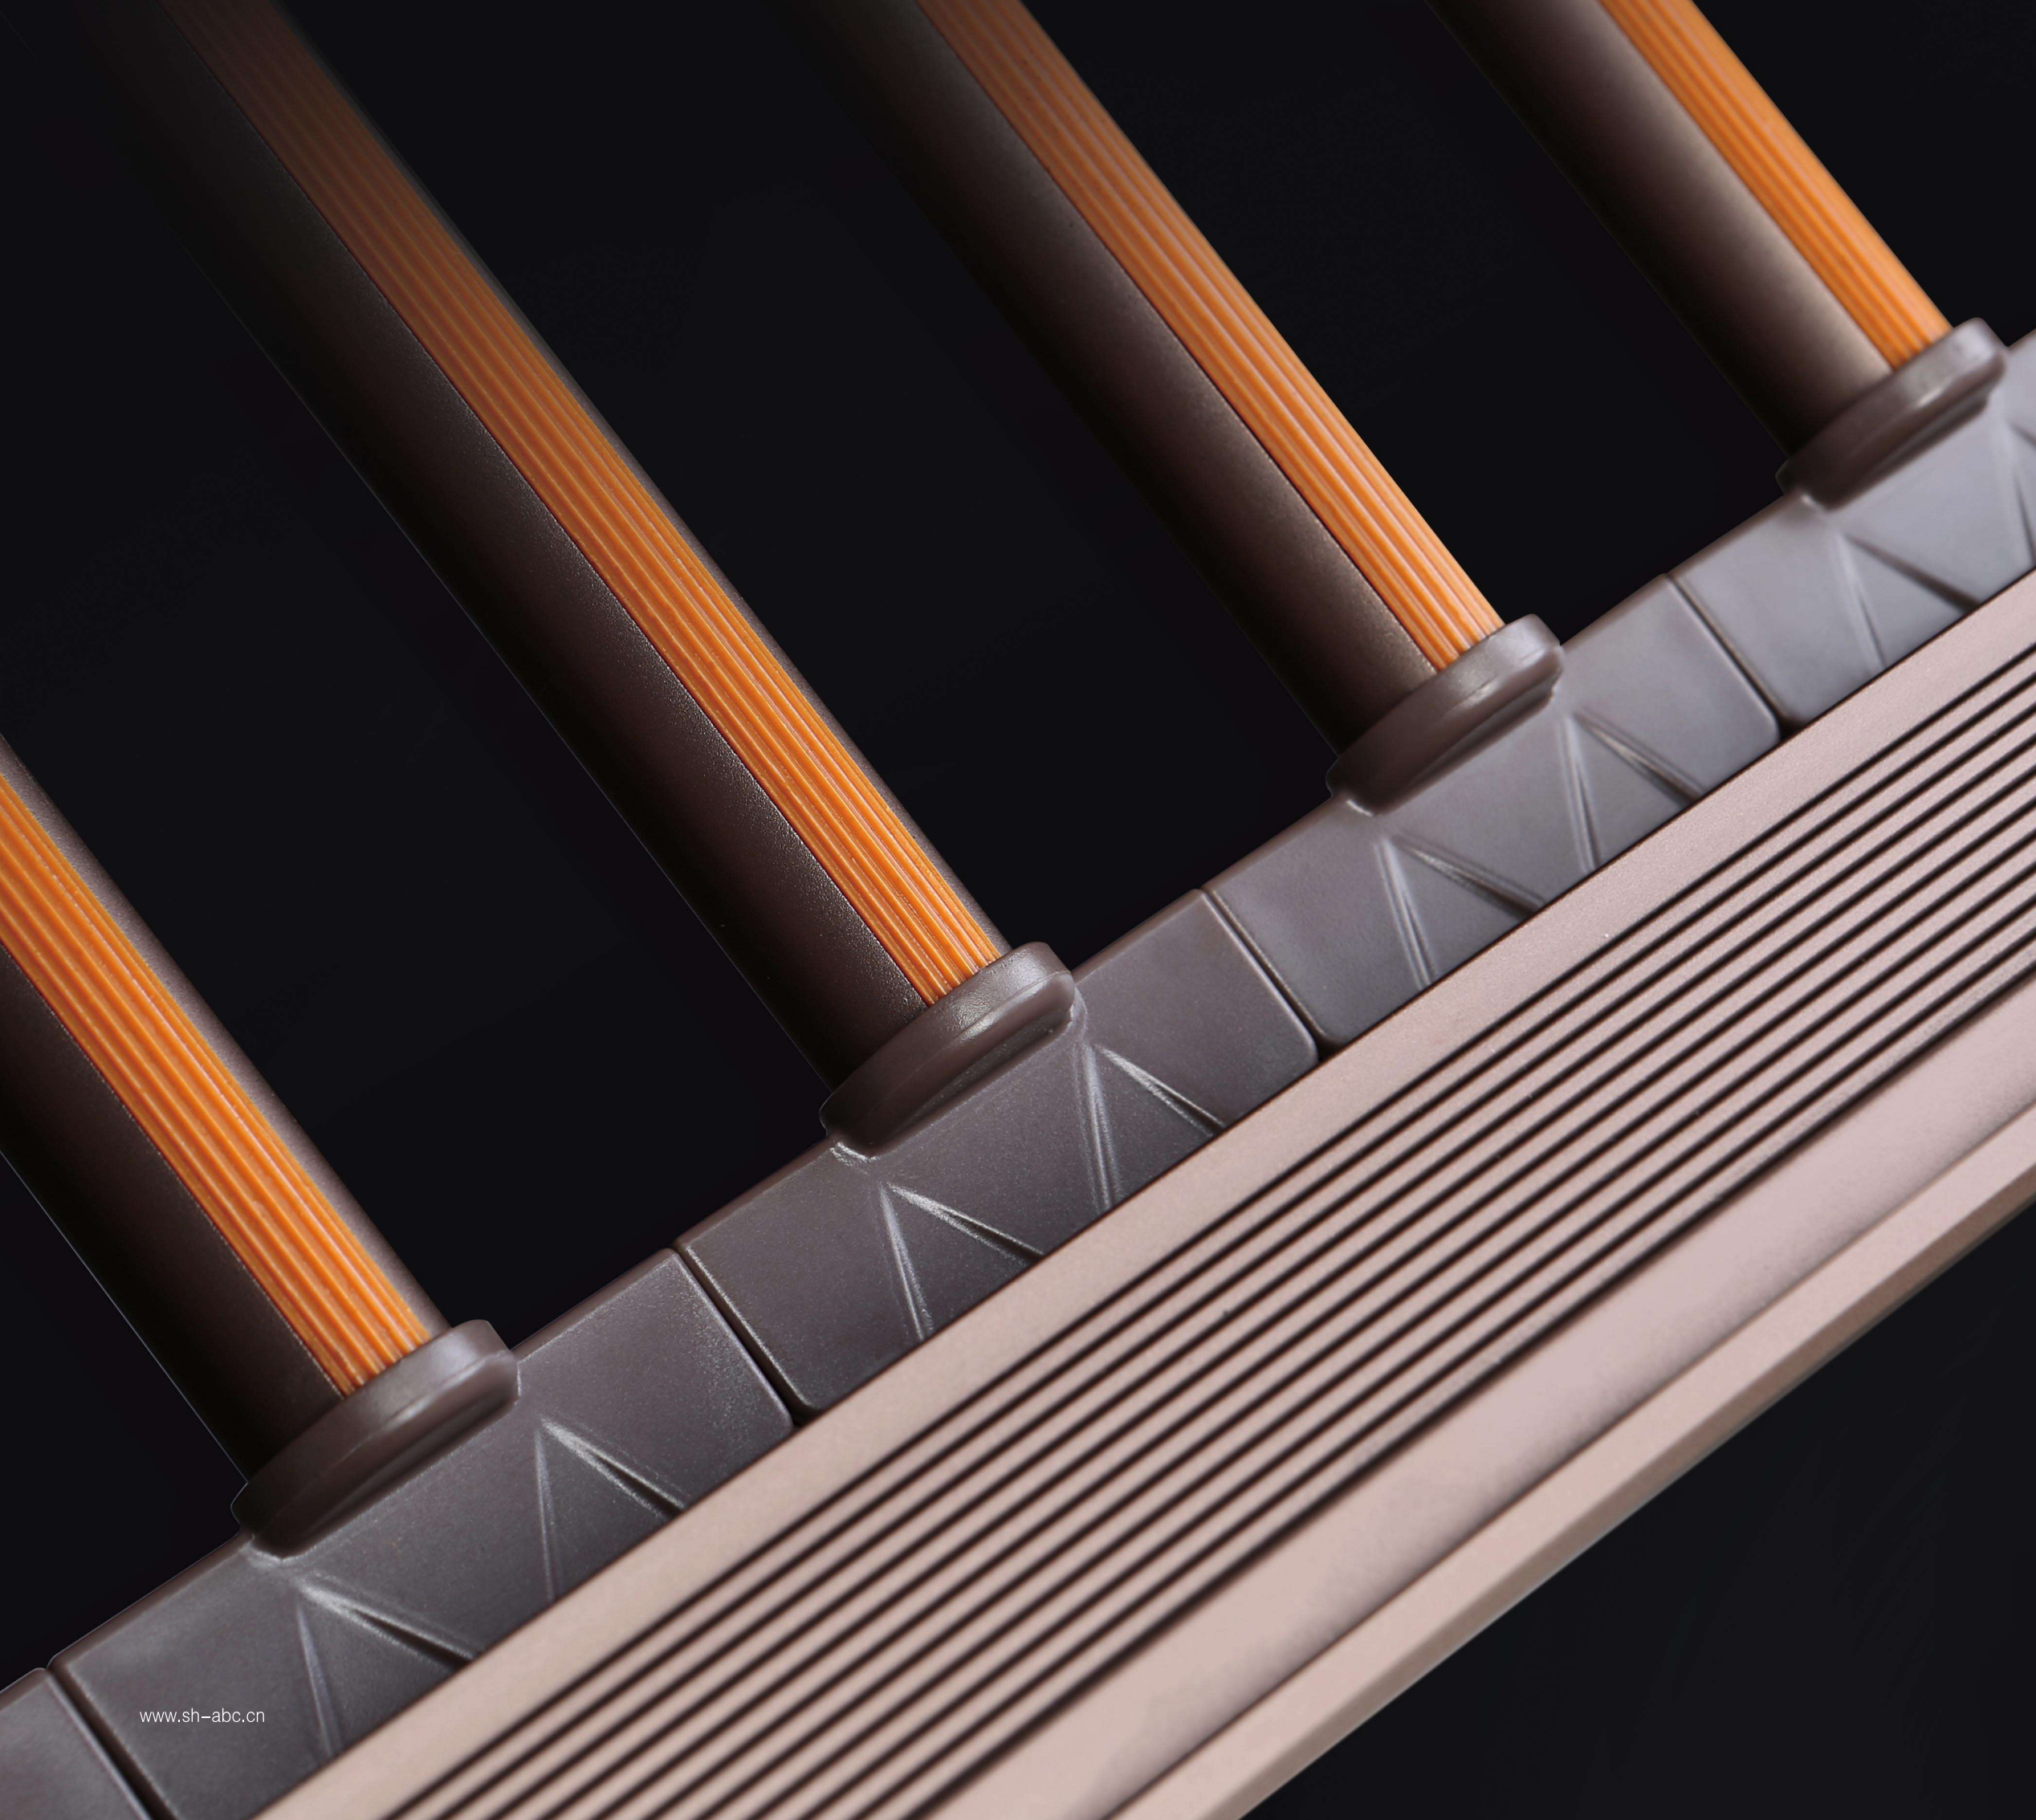

# SOFT CLOSING TROUSERS RACK

星悦·阻尼裤架

## **SOFT CLOSING TROUSERS RACK**

星悦·阻尼裤架

不着痕迹的美  
Beauty without a trace

加厚防滑挂杆设计，杆距自由调节，拿取便捷，增大收纳空间；  
让您的裤子收纳井然有序，保持熨烫之后的平整；  
独具匠心的隐藏式缓冲滑轨设计，赋予您优雅静谧的高贵生活。

Thickened anti-slip hanging rod design, rod spacing is freely  
adjusted, easy to take, increase the storage space;  
Keep your trousers in an orderly manner and keep them flat after  
ironing;

Unique concealed buffer slide rail design, to give you a life of  
grace and quiet.

星悦阻尼裤架  
SOFT CLOSING TROUSERS RACK

型号 Model	适用柜体 Suitable cabinet	宽x深x高 WidthxDepthxHeight	颜色 Color
CSA600	600mm	564 x 473 x 55mm	星巴咖+高级棕
CSA700	700mm	664 x 473 x 55mm	星巴咖+高级棕
CSA800	800mm	764 x 473 x 55mm	星巴咖+高级棕
CSA900	900mm	864 x 473 x 55mm	星巴咖+高级棕

产品特点 CHARACTERISTICS

全铝裤管表面磨砂防滑防皱处理;  
筒欧流线型设计,主框架铁灰磨砂处理;  
阻尼导轨配套导轨盖,静音顺畅实用更高档;  
超快安装方式,减少安装时间和步骤。

The surface of all aluminum tubes is frosted, anti-skid and wrinkle resistant;  
Simple streamline design, iron gray frosting treatment of the main frame;  
The damping guide rail is equipped with guide rail cover, which is silent, smooth, practical and higher grade;  
Ultra fast installation mode to reduce installation time and steps.